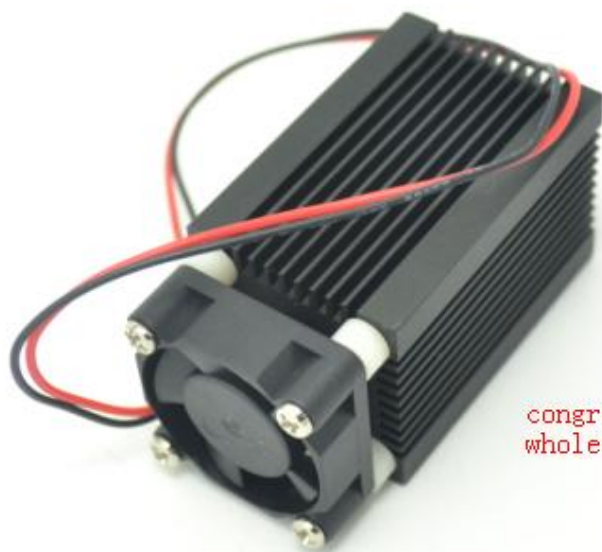

then set the screws.

congratulations! You have finished the whole installation.