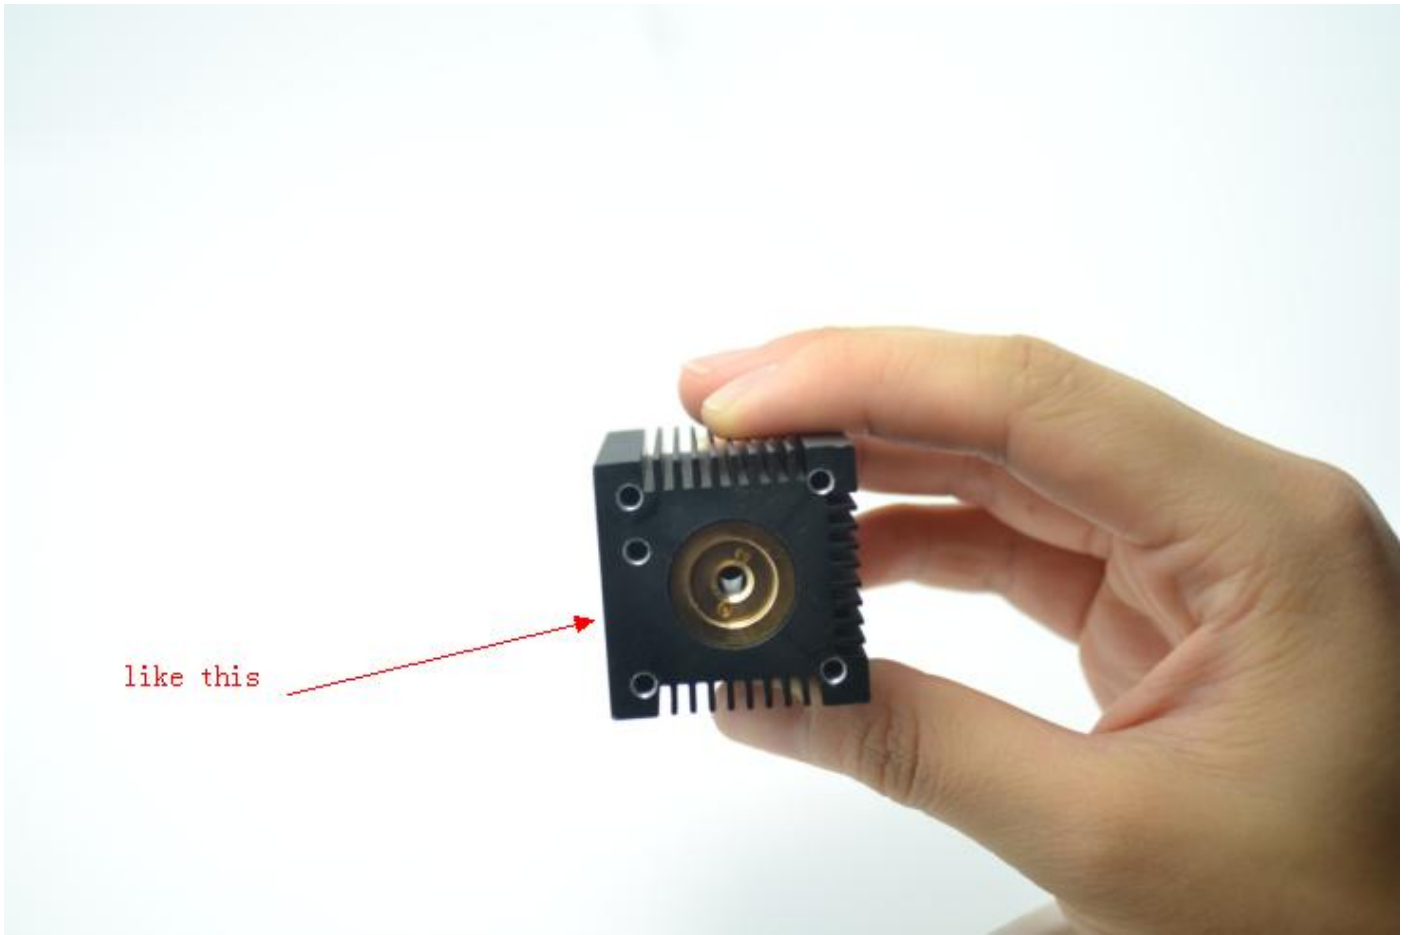

DSC\_0003.JPG  
类型: JPEG 图像  
大小: 273 KB  
尺寸: 4608 x 3072 像素

DSC\_0001.JPG  
类型: JPEG 图像  
大小: 3.44 MB  
尺寸: 4608 x 3072 像素

Then, put the spring in the other side

next, you could install the lens.

now, the installation of the brass housing  
has been done.

about the installation of this big housing

follow me!

put the brass housing in the other side

you could see the brass housing  
is fixed.

set the rest of the components  
according to the picture.

017.JPG  
类型: JPEG 图像  
大小: 1.38 MB  
尺寸: 4608 x 3072 像素