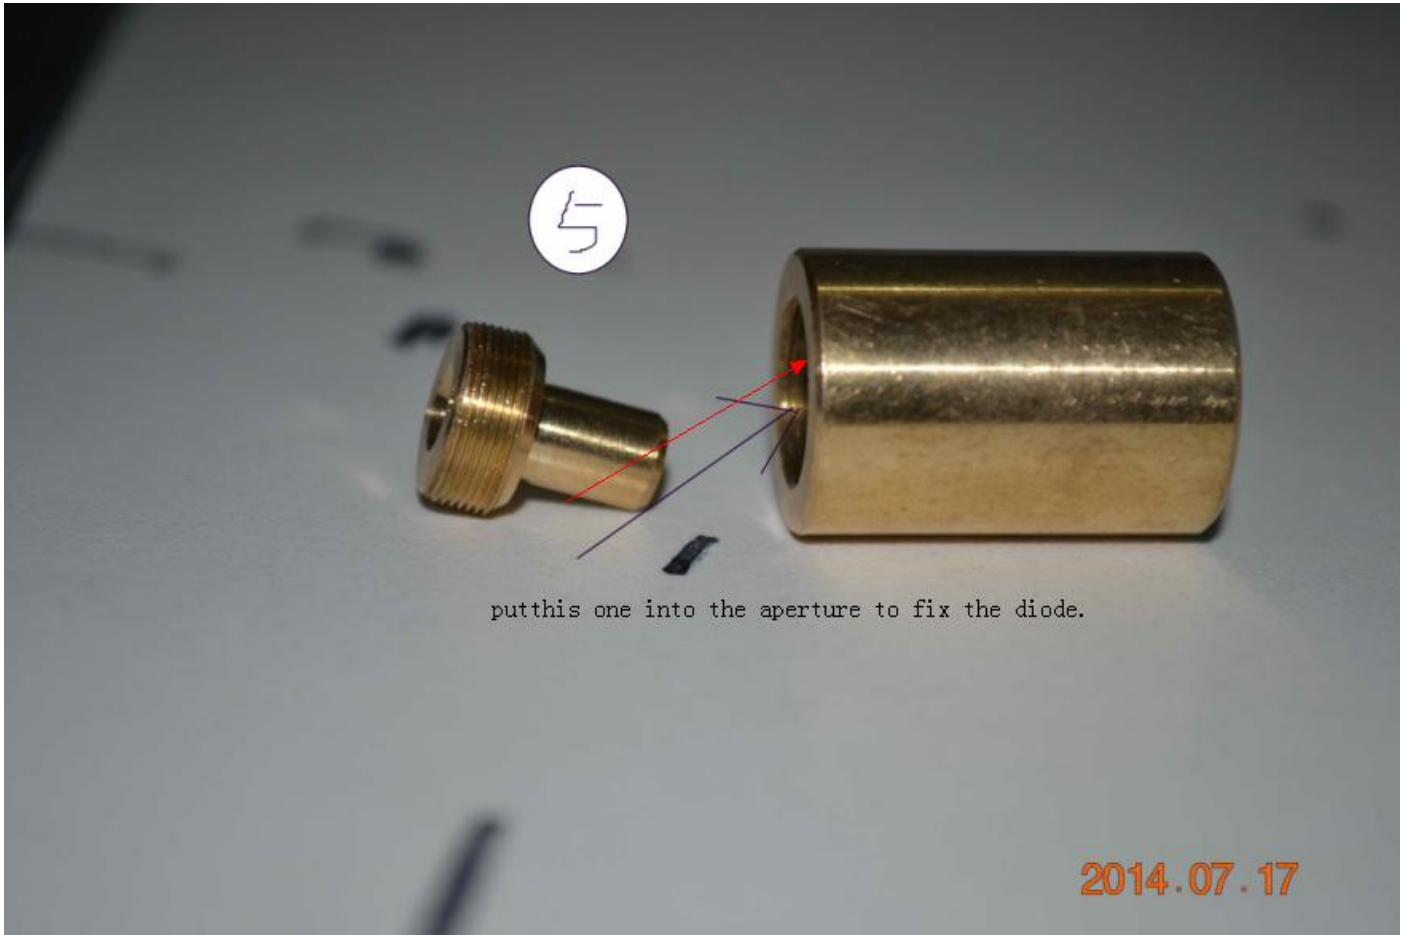

DSC\_0003.JPG  
类型: JPEG 图像  
大小: 273 KB  
尺寸: 4608 x 3072 像素

DSC\_0001.JPG  
类型: JPEG 图像  
大小: 3.44 MB  
尺寸: 4608 x 3072 像素

Then, put the spring in the other side

next, you could install the lens.

now, the installation of the brass housing  
has been done.

about the installation of this big housing

follow me!

put the brass housing in the other side

you could see the brass housing  
is fixed.

set the rest of the components  
according to the picture.

017.JPG  
类型: JPEG 图像  
大小: 1.38 MB  
尺寸: 4608 x 3072 像素