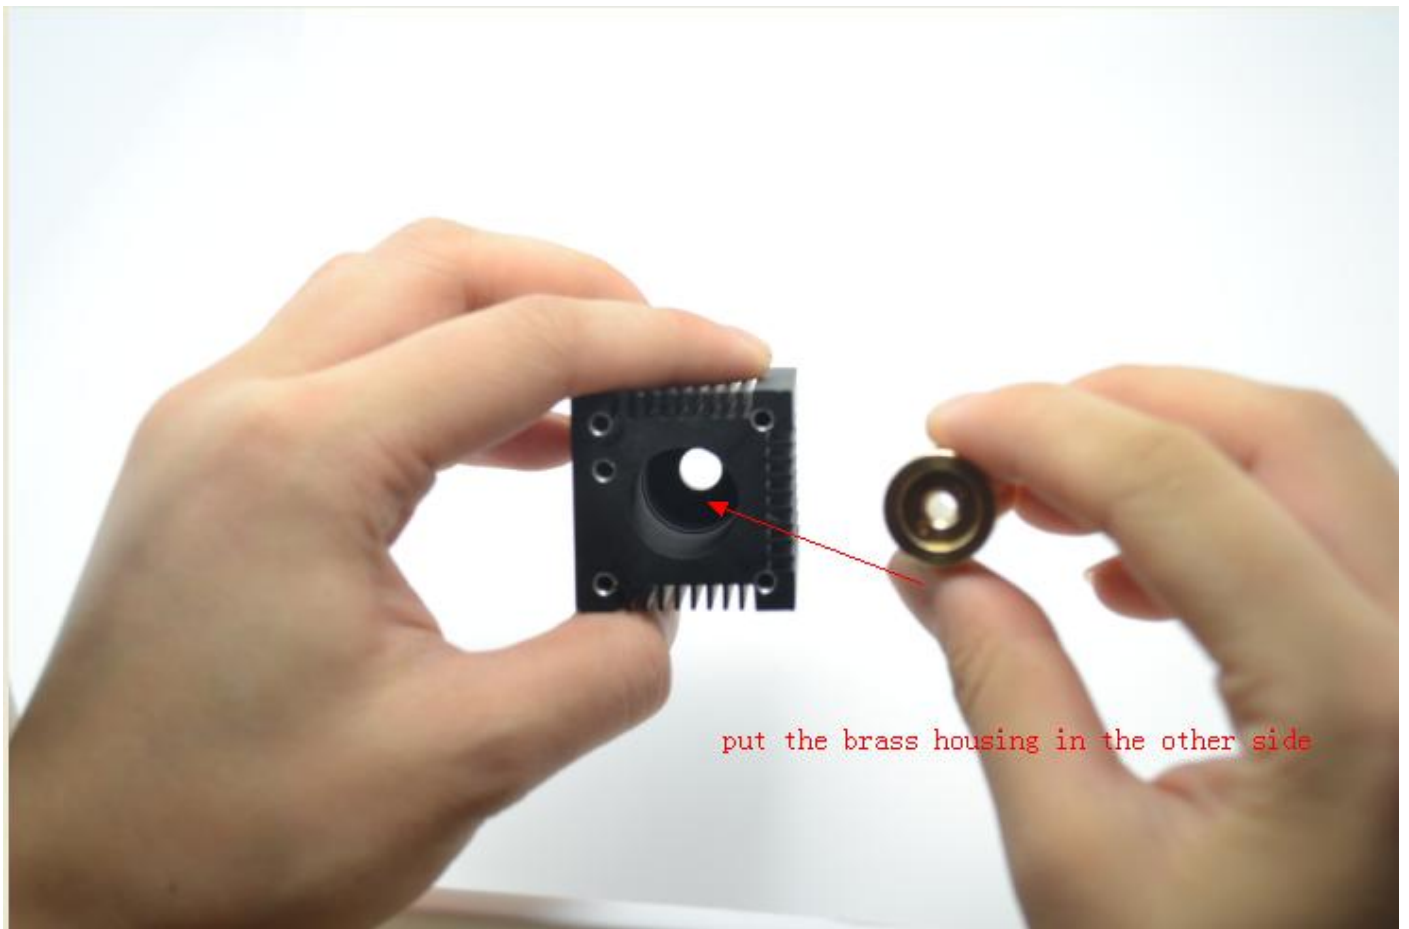

DSC\_0003.JPG  
类型: JPEG 图像  
大小: 273 KB  
尺寸: 4608 x 3072 像素

DSC\_0001.JPG  
类型: JPEG 图像  
大小: 3.44 MB  
尺寸: 4608 x 3072 像素

Then, put the spring in the other side

next, you could install the lens.

now, the installation of the brass housing  
has been done.

about the installation of this big housing

follow me!

put the brass housing in the other side

you could see the brass housing  
is fixed.

set the rest of the components  
according to the picture.

017.JPG  
类型: JPEG 图像  
大小: 1.38 MB  
尺寸: 4608 x 3072 像素