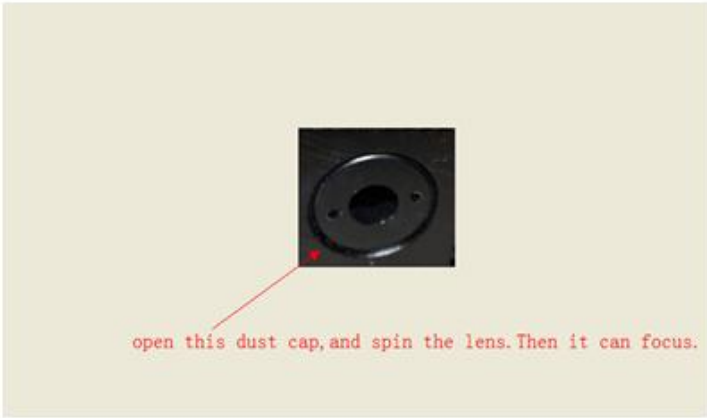

the finished picture is like this.